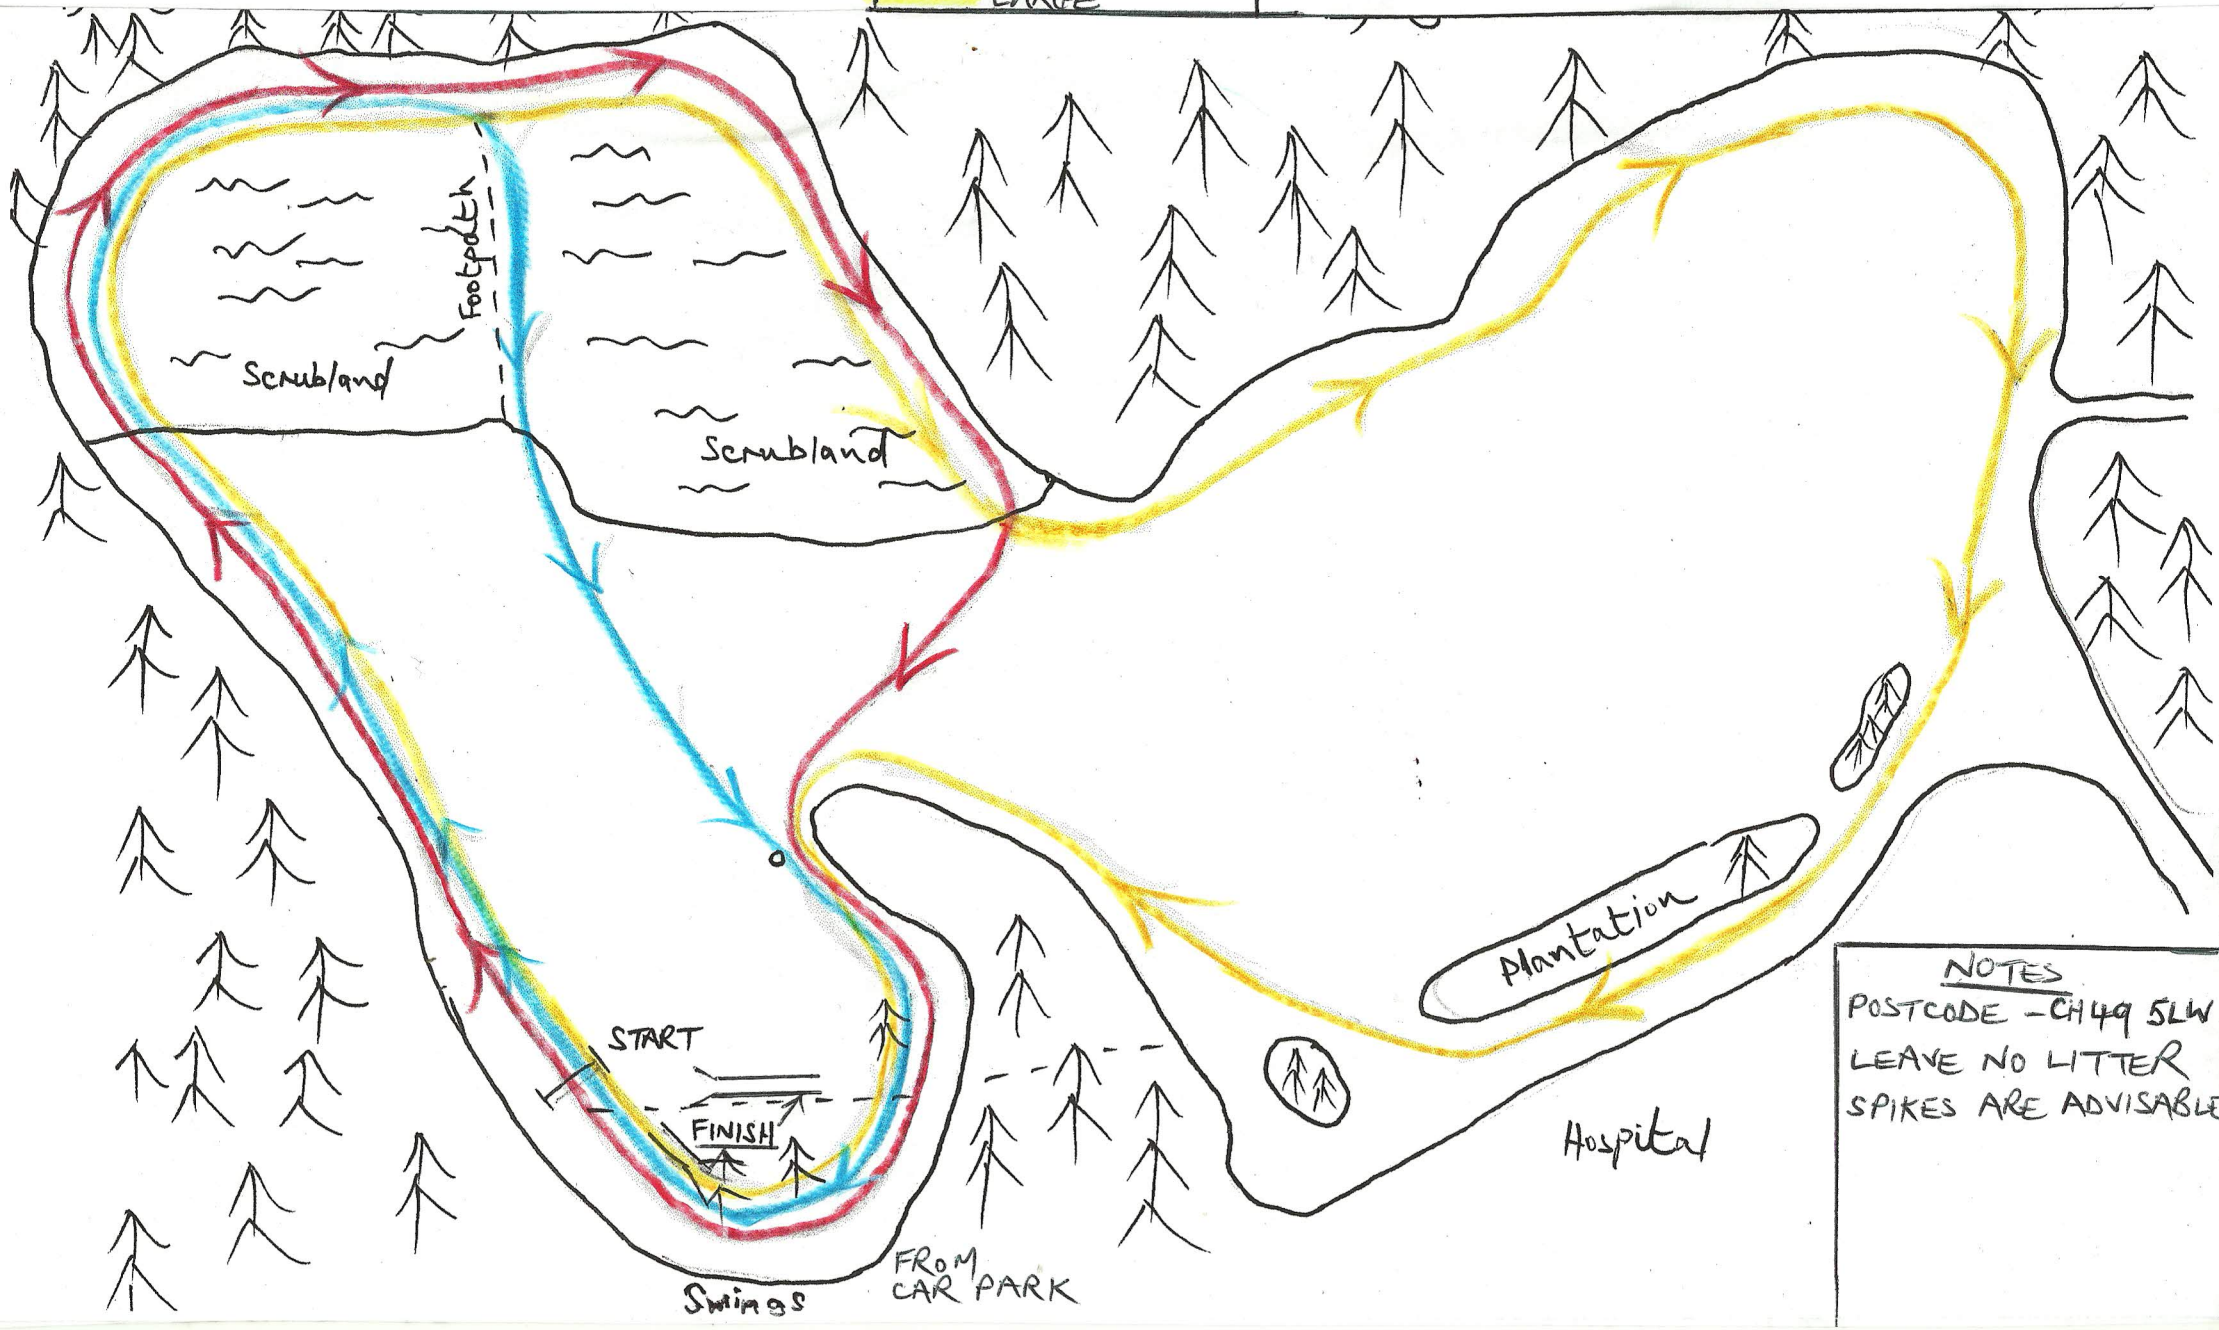

- 1) YR 12/13 BOYS - 1 SMALL 2 LARGE - 6.4K - 10.30am  
 2) YR 7 GIRLS - 2 SMALL - 2.4K - 10.33am  
 3) YR 7 BOYS - 1 SMALL 1 MEDIUM - 2.8K - 10.45am  
 4) YR 8/9 GIRLS - 1 SMALL 1 MEDIUM - 2.8K - 10.50am
- MERSEYSIDE SCHOOLS  
 LEAGUE  
 ARROWE PARK
- SMALL  
 MEDIUM  
 LARGE

- 5) YR 8 BOYS - 2 MEDIUM - 3.2K - 11am  
 6) YR 10,11,12 GIRLS - 1 SMALL 1 LARGE - 3.8K - 11.03am  
 7) YR 9 BOYS - 1 SMALL 1 LARGE - 3.8K - 11.10am  
 8) YR 10/11 BOYS - 1 MEDIUM 1 LARGE - 4.2K - 11.15am

NOTES  
 POSTCODE - CH49 5LW  
 LEAVE NO LITTER  
 SPIKES ARE ADVISABLE