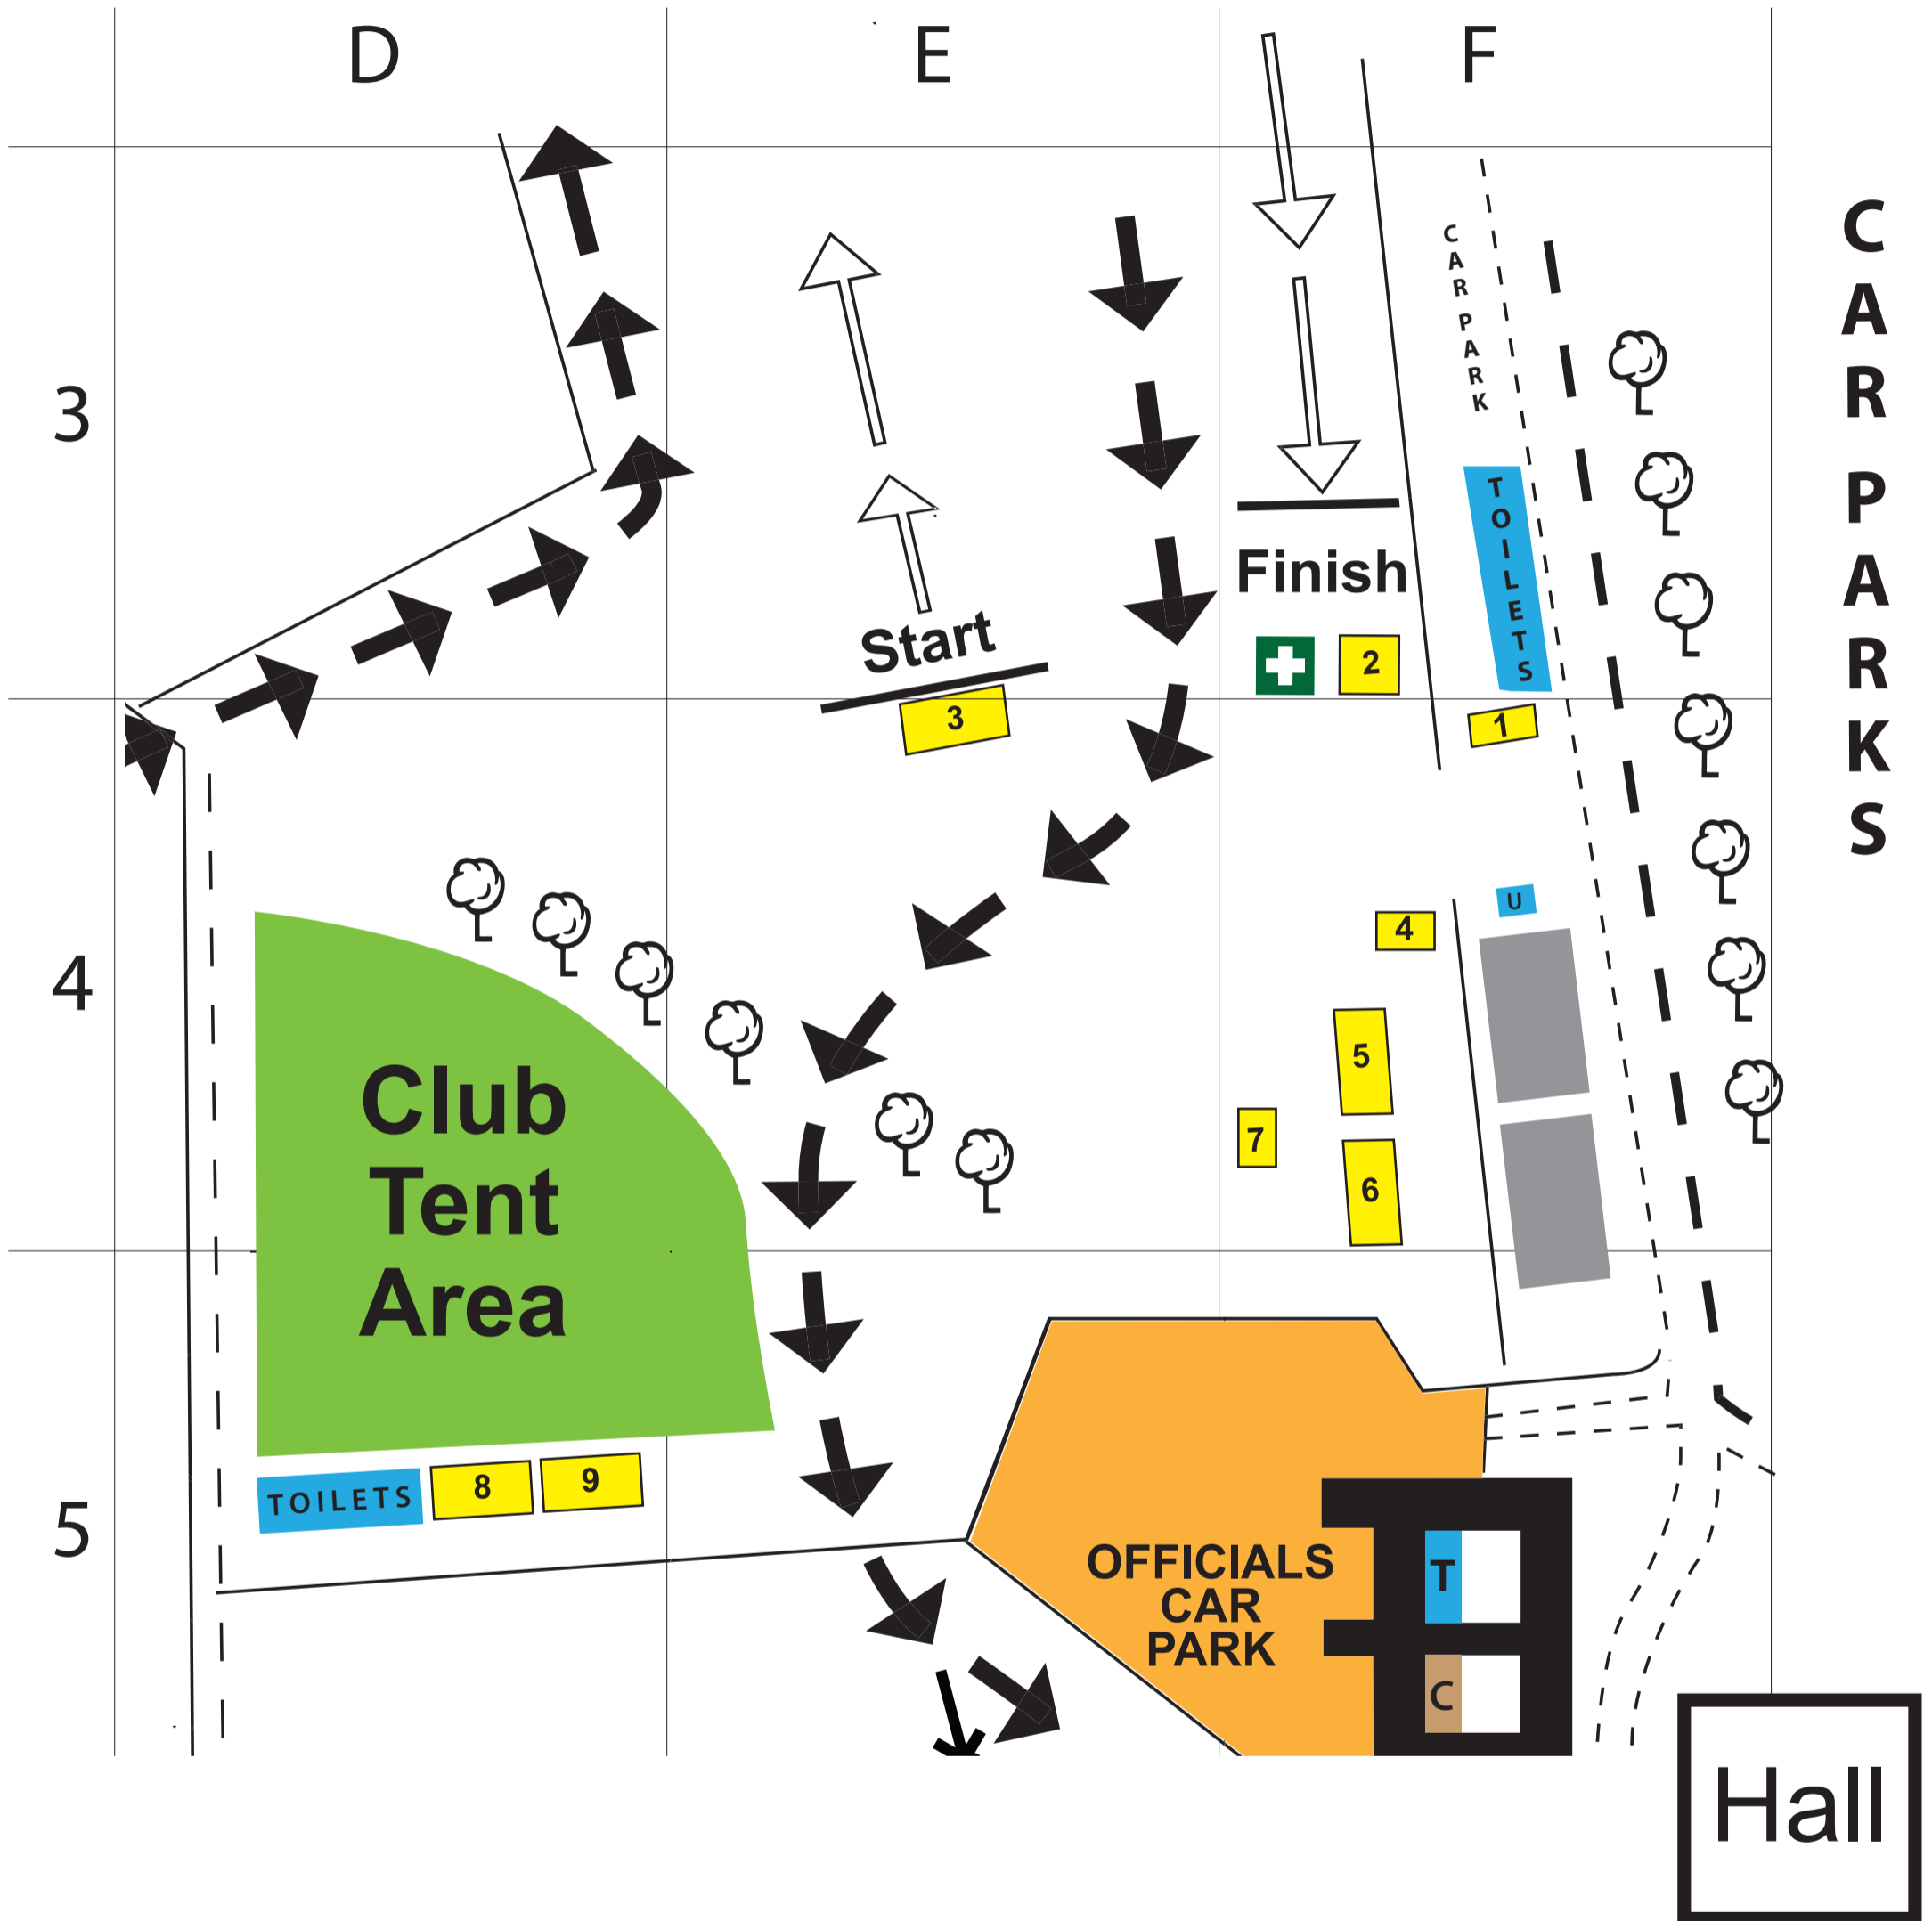

The National ²⁰¹⁴

Key:			
1	Registration	 	Tent drop off
2	Press	+	First Aid & Ambulance
3	Start / Call room	T	Toilets / Disabled
4	Programme / Results	U	Urinals only trailer
5	Presentation / Officials	c	Cafe
6	Refreshments Marquee		
7	Programme / Results		
8	Male change		
9	Female change		